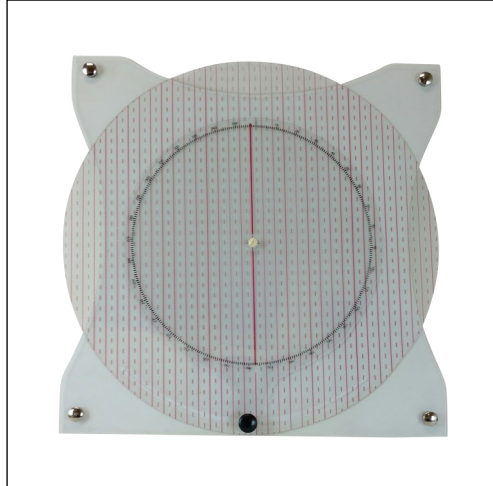

PB-01 Plotting Board

PB-01

SPECIFICATIONS

Material Durable plastic with Sentra back board and plastic adjustment dial

Size 16" x 16" (41 cm x 41 cm)

Weight 2 lbs (877 grams)

Specifications are subject to change without notice

- ◆ **Designed for use with BNC-100 Navigation Console**
- ◆ **Easy to use navigation for small boats**
- ◆ **Lightweight and durable**
- ◆ **Waterproof**

The **PB-01 Plotting Board** is designed to assist in navigating small boats and inflatables that use the BNC-100. Manufactured out of high impact plastic, the PB-01 is made for use in a wet and rugged environment.

By placing a paper nautical chart into the PB-01, and adjusting the markings with the dial/knob, plotting and staying on course has never been easier.

RJE International, Inc.

15375 Barranca Parkway, Suite I-112, Irvine, CA 92618
949-727-9399 | Sales@RJEInt.com | RJEInt.com